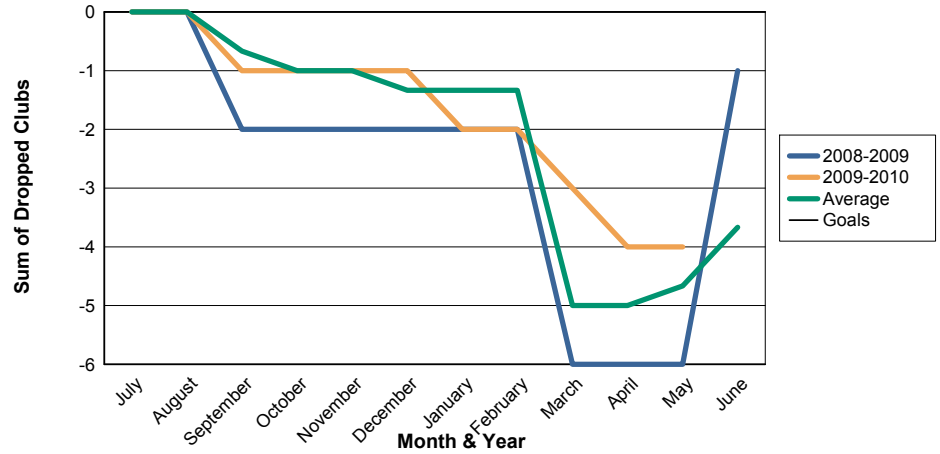

3 Year Comparisons for GMT Constitutional Area 1

By GMT District

As of May 2010

Sum of New Clubs/ Month & Year

For District 20 R2

Sum of Dropped Clubs/ Month & Year

For District 20 R2

Sum of Net Clubs/ Month & Year