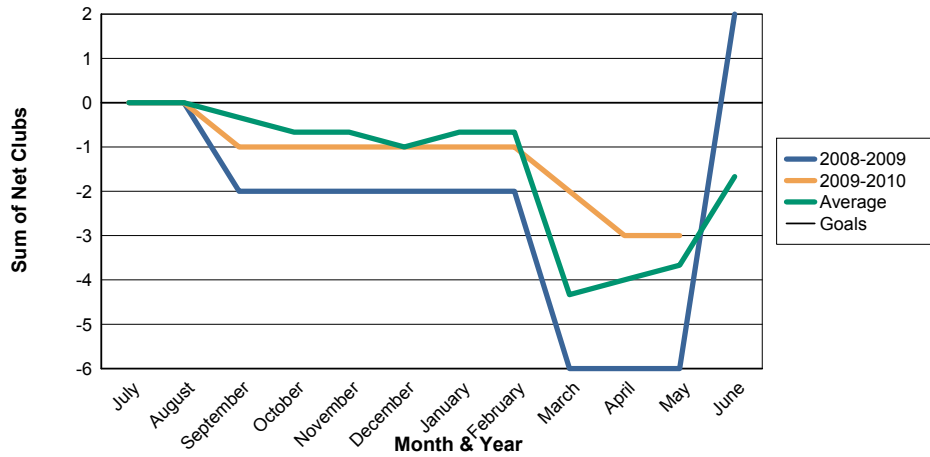

Sum of Net Clubs/ Month & Year

For District 20 R2