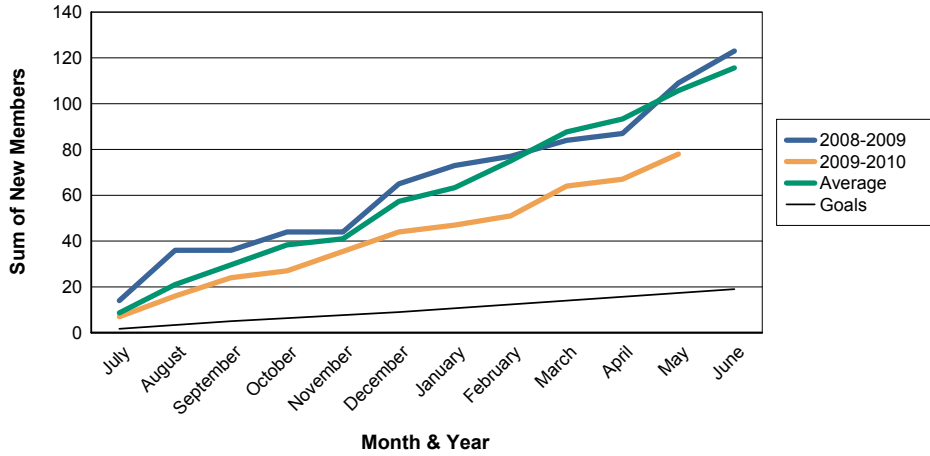

3 Year Comparisons for GMT Constitutional Area 1

By GMT District

As of May 2010

Sum of New Clubs/ Month & Year

For District 20 R2

Sum of Dropped Clubs/ Month & Year

For District 20 R2

Sum of Net Clubs/ Month & Year

For District 20 R2

Sum of Charter Members/ Month & Year

For District 20 R2

3 Year Comparisons for GMT Constitutional Area 1

By GMT District

As of May 2010

Sum of New Members/ Month & Year

For District 20 R2

Sum of Dropped Members/ Month & Year

For District 20 R2

Sum of Net Members/ Month & Year

For District 20 R2