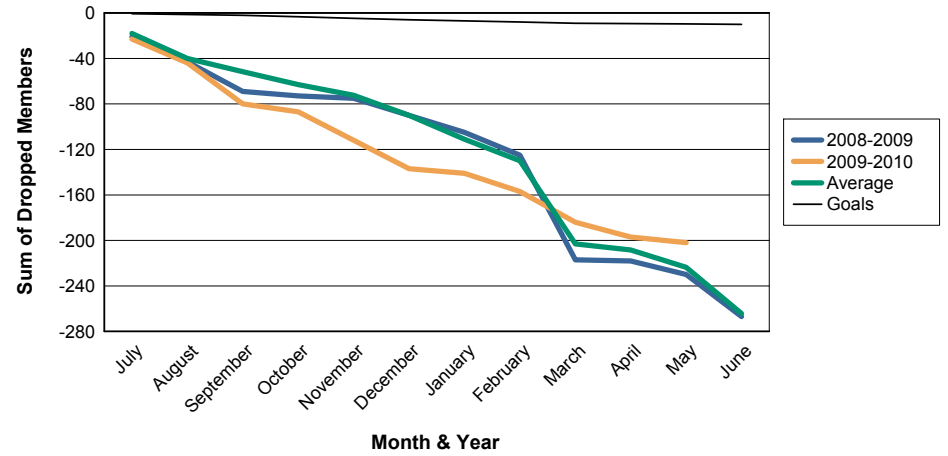

For District 20 R2

Sum of Charter Members/ Month & Year

For District 20 R2

3 Year Comparisons for GMT Constitutional Area 1

By GMT District

As of May 2010

Sum of New Members/ Month & Year

For District 20 R2

Sum of Dropped Members/ Month & Year

For District 20 R2

Sum of Net Members/ Month & Year

For District 20 R2