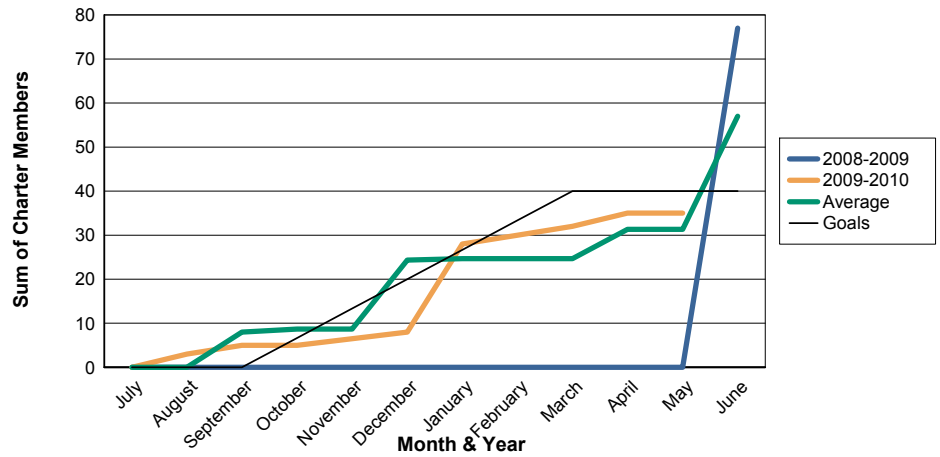

3 Year Comparisons for GMT Constitutional Area 1

By GMT District

As of May 2010

Sum of New Clubs/ Month & Year

For District 20 R2

Sum of Dropped Clubs/ Month & Year

For District 20 R2

Sum of Net Clubs/ Month & Year

For District 20 R2

Sum of Charter Members/ Month & Year

For District 20 R2

3 Year Comparisons for GMT Constitutional Area 1

By GMT District

As of May 2010

Sum of New Members/ Month & Year

For District 20 R2