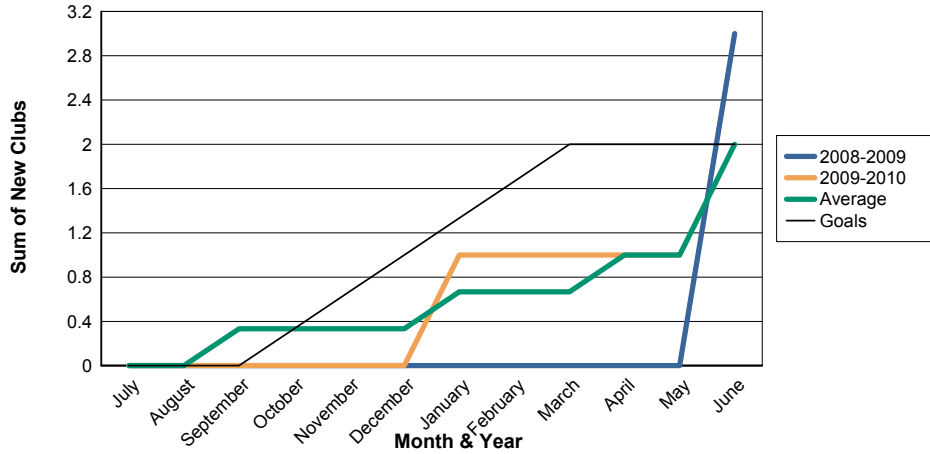

3 Year Comparisons for GMT Constitutional Area 1

By GMT District

As of May 2010

Sum of New Clubs/ Month & Year

For District 20 R2

Sum of Dropped Clubs/ Month & Year

For District 20 R2

Sum of Net Clubs/ Month & Year